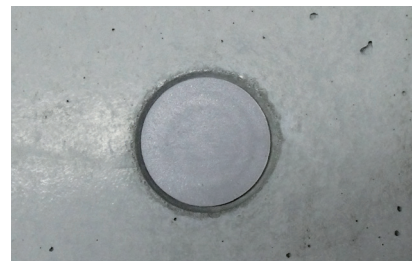

SICHTBETONKEGEL

Fair-faced concrete plug for K22

Cone in high fair-faced concrete quality. Fits for cone K22. After removing the cone, the fair-faced concrete cone is glued into the conical opening. The result is a small shadow gap.

Item-No.	Material	Ø D1 mm	Ø D2 mm	Length mm	Pcs/Box	Pcs/Bag	Pcs/Pallet
SBK22GB	concrete	38	19	26,5	100	-	4.000
SBK22KS	plastic	37	21,6	28	-	250	5.000

SBK22KS
in black

SBK22GB

SBK22KS
in grey

Fair-faced concrete plug for K22/5

Plug in high fair-faced concrete quality to close the point. After the cone K22/5 has been removed, the exposed plug is glued into the conical opening. There is a shadow gap left.

Item-No.	Ø D1 mm	Ø D2 mm	Length mm	Pcs/Box
FBRK22/5	41	30	40	150