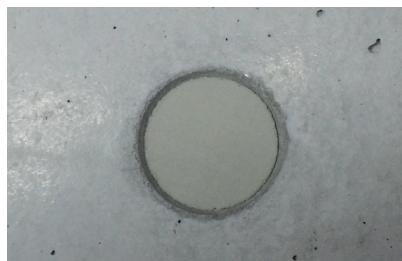

SICHTBETONKEGEL

Fair-faced concrete plug for K22

Cone in high fair-faced concrete quality. Fits for cone K22. After removing the cone, the fair-faced concrete cone is glued into the conical opening. The result is a small shadow gap.

Item-No.	Material	Ø D1 mm	Ø D2 mm	Length mm	Pcs/Box	Pcs/Bag	Pcs/Pallet
SBK22GB	concrete	38	19	26,5	100	-	4.000
SBK22KS	plastic	37	21,6	28	-	250	5.000

SBK22KS
in black

SBK22GB

SBK22KS
in grey

Fair-faced concrete plug for K22/5

Plug in high fair-faced concrete quality to close the point. After the cone K22/5 has been removed, the exposed plug is glued into the conical opening. There is a shadow gap left.

Item-No.	Ø D1 mm	Ø D2 mm	Length mm	Pcs/Box
FBRK22/5	41	30	40	150